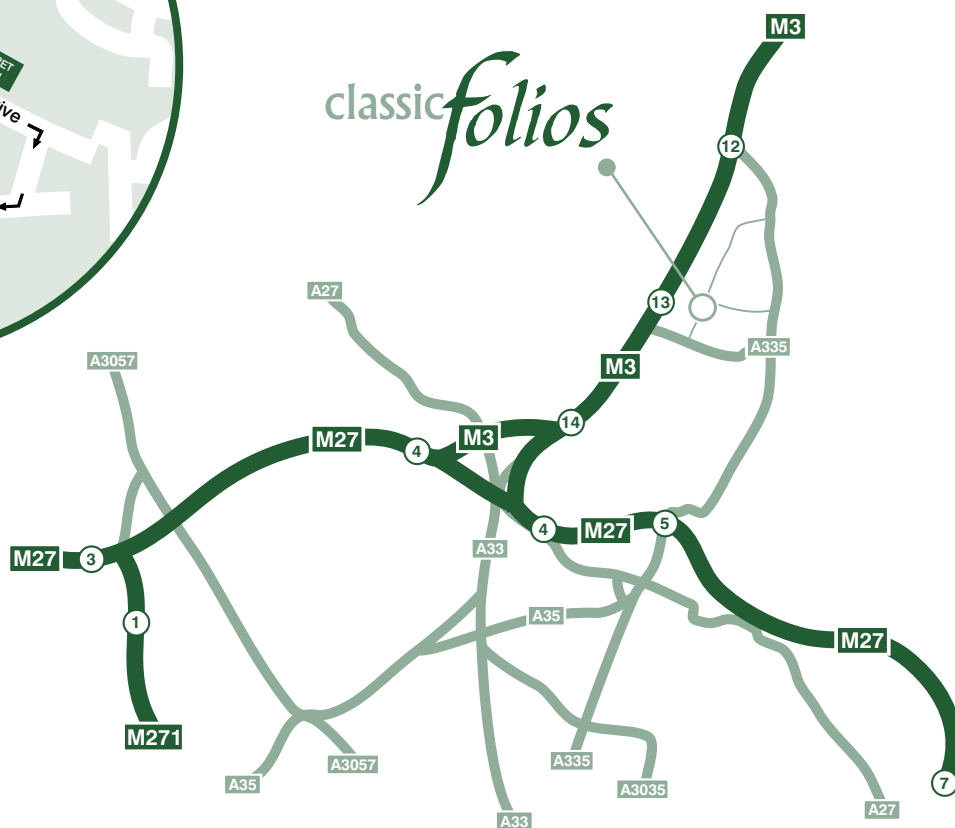

## From North

Exit M3 at junction 12, for A335 towards Eastleigh (N)/Chandlers Ford

At the roundabout, take 2nd exit onto A335, Allbrook Way

At the next roundabout, take 3rd exit onto Woodside Avenue

Continue to the next roundabout and take 1st exit onto Parham Drive, (ignoring B&Q entrance) then see below...

## From South

Exit M3 at junction 13, for A335 towards Eastleigh/Chandlers Ford

At the lights, turn right onto A335, Leigh Road

Turn left at the next lights onto Woodside Avenue. Take the right hand lane.

At the roundabout, take 3rd exit onto Parham Drive, (ignoring B&Q entrance) then see below...